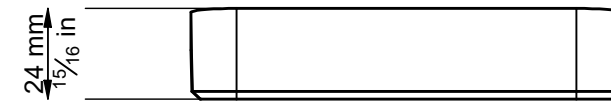

TOP

SIDE

FRONT

BASE

DRAWING FOR REFERENCE ONLY

RADIUS 1 DESK PAD 4G

RANGE: RADIUS SERIES 4G

© COPYRIGHT MONITOR AUDIO