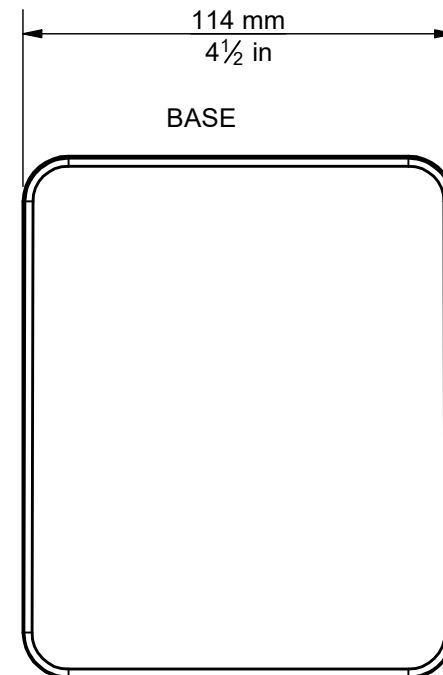

TOP

SIDE

FRONT

BASE

DRAWING FOR REFERENCE ONLY

RADIUS 1 DESK PAD 4G

RANGE: RADIUS SERIES 4G

© COPYRIGHT MONITOR AUDIO