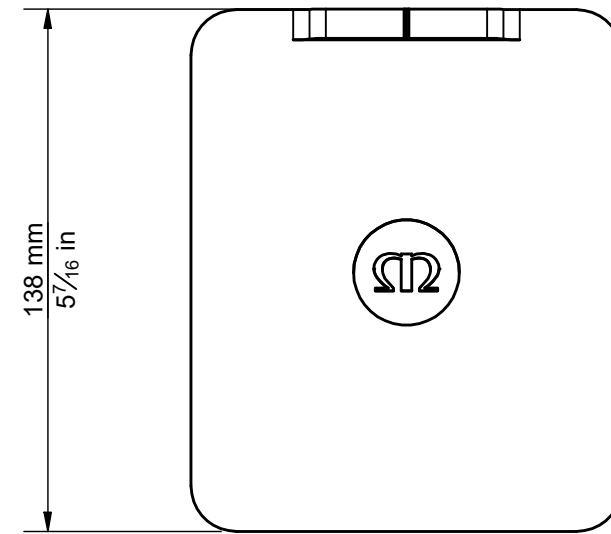

TOP

SIDE

FRONT

BASE

DRAWING FOR REFERENCE ONLY

RADIUS 1 DESK PAD 4G

RANGE: RADIUS SERIES 4G

© COPYRIGHT MONITOR AUDIO